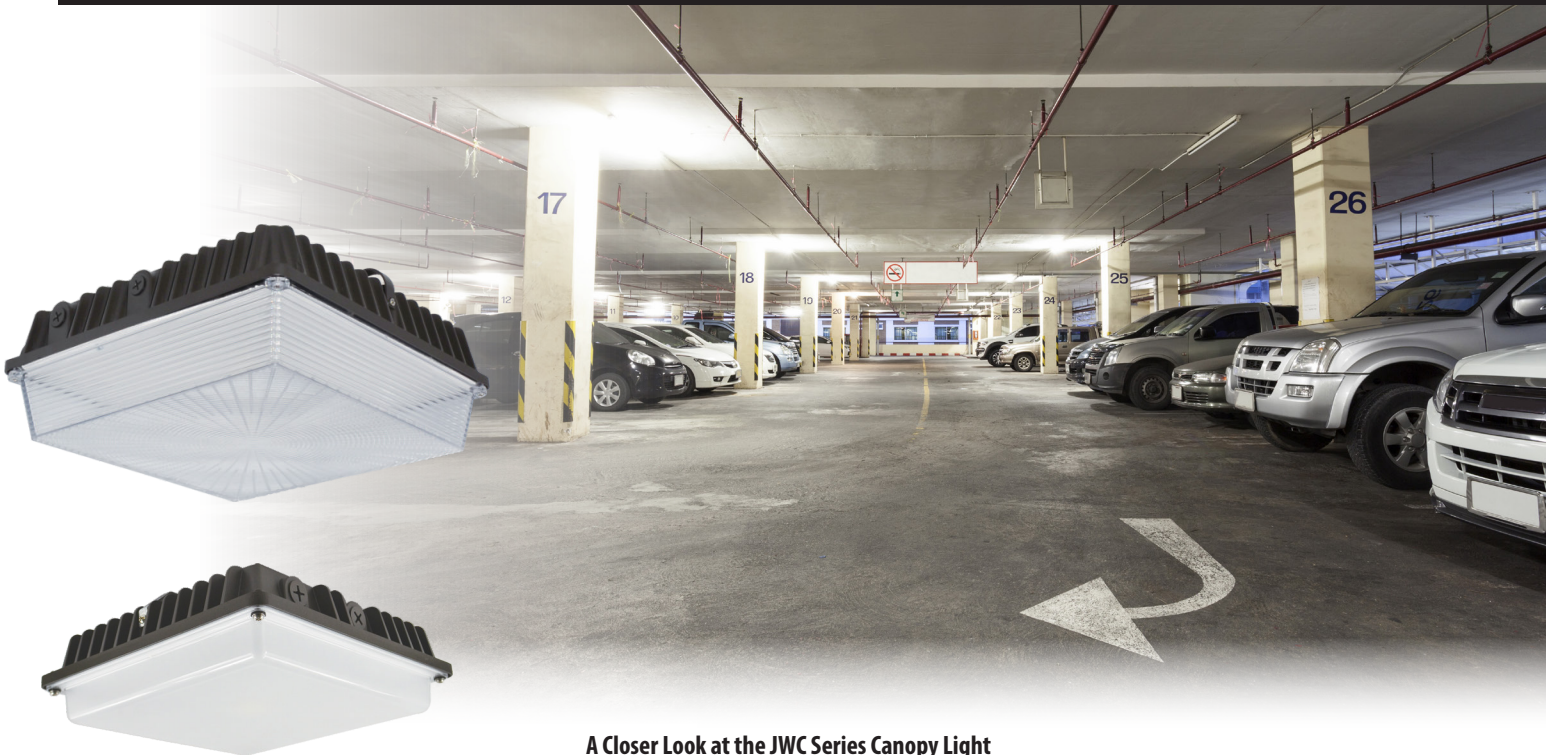

## Canopy Light

Rugged Low Profile for General Overhead Lighting

#### EYELITE JWC Series Advantages

- 4800 and 14,500 lumens
- 40W, 60W, 80W and 115W models
- Applications include:
  - Parking garages
  - Exterior canopies
  - Commercial buildings
  - Institutional facilities
- DLC Qualified
- UL listed
- 5-year limited warranty

#### Versatile

Classic appearance is ideal for a variety of uses at entrance ways, parking garage ceilings and other canopy structures. In addition, its design can be adapted for use as a pendant style luminaire.

### Latest SSL Technology for Highly Efficient Operation

The JWC Series is a versatile and rugged luminaire line with a pleasing low profile. It is ideal for a broad range of overhead lighting in entrance ways, parking garage ceilings and other canopy structures. Designed with a special mounting plate, installation is quick and simple, suitable for surface and pendant mounting. The ½-inch NPS knockout is designed to accommodate conduit or control options.