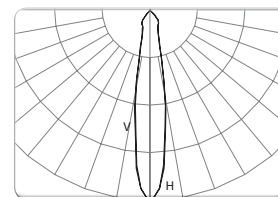

Accessories

FD Series Visors direct wide beam to reduce glare, while Wire Guards protect luminaire investment from debris impact or vandalism.

Photometry

Select either wide beam or narrow spot to satisfy the broad range of outdoor area project requirements.