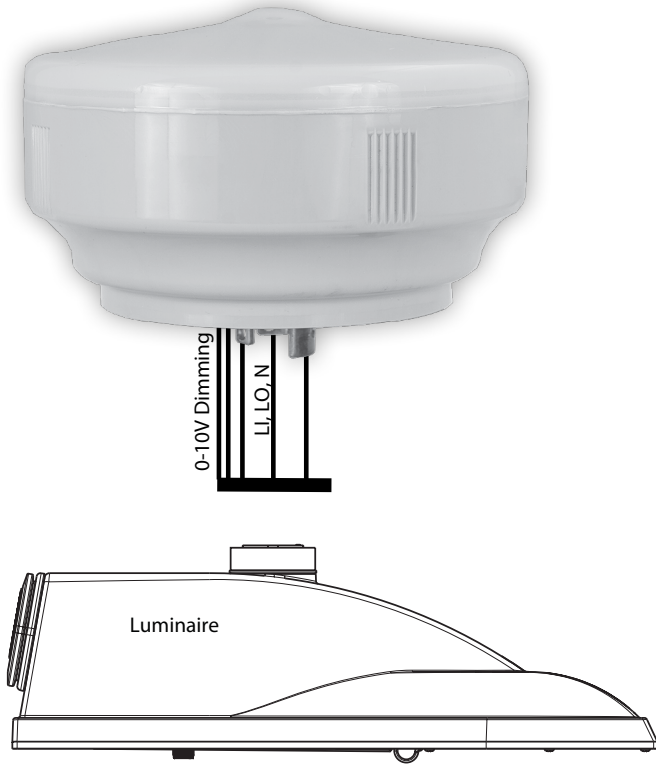

EYE TL Series Wiring Diagrams

EYE-TL5-B1

EYE Lighting International of North America, Inc.

a division of Iwasaki Electric of Japan

9150 Hendricks Road
Mentor, Ohio 44060

Tel: (888) 665-2677
Fax: (440) 350-7001

www.eyelighting.com