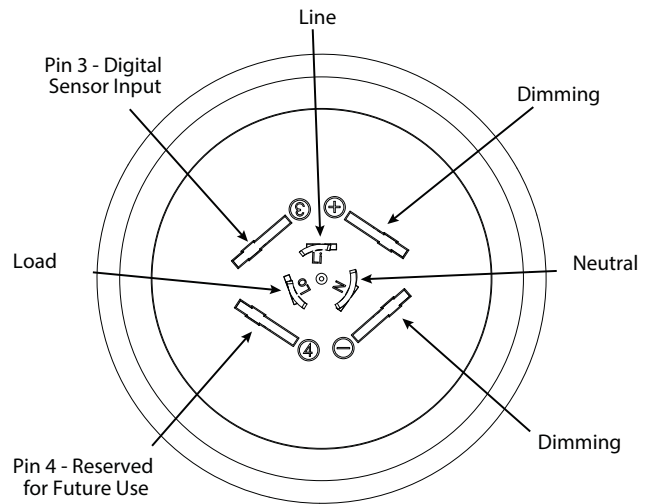

EYE TL Series Wiring Diagrams

EYE-TL5-B1

EYE-TL7-B1

EYE Lighting International of North America, Inc.

a division of Iwasaki Electric of Japan

9150 Hendricks Road
Mentor, Ohio 44060

Tel: (888) 665-2677
Fax: (440) 350-7001

www.eyelighting.com