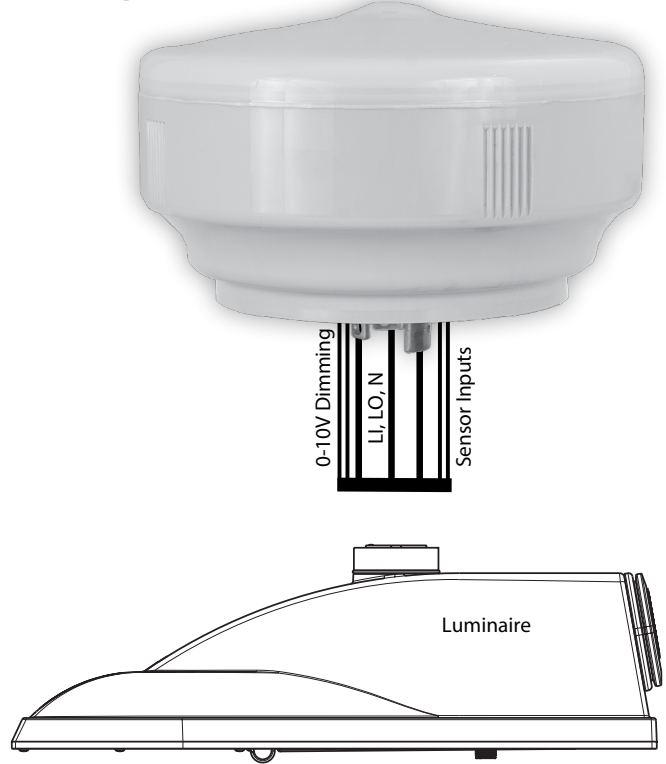

EYE TL Series Wiring Diagrams

EYE-TL7-B1

EYE Lighting International of North America, Inc.

a division of Iwasaki Electric of Japan

9150 Hendricks Road
Mentor, Ohio 44060

Tel: (888) 665-2677
Fax: (440) 350-7001

www.eyelighting.com