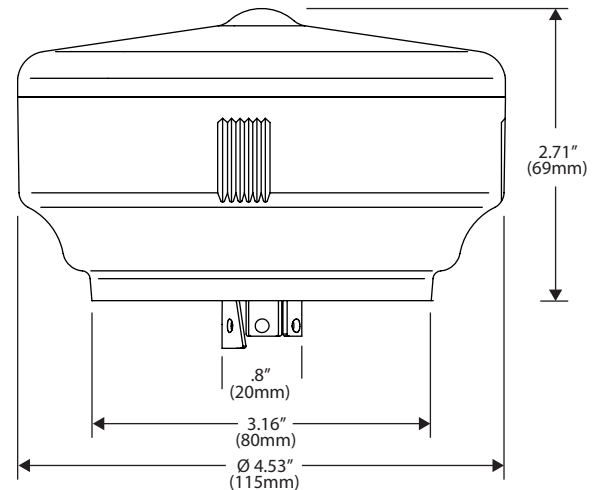

Dimensions