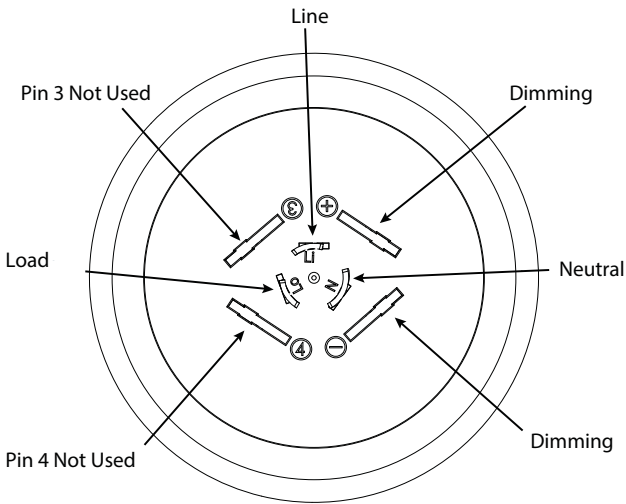

EYE TL Series Wiring Diagrams

EYE-TL5-B1

EYE-TL7-B1

EYE Lighting International of North America, Inc.

a division of Iwasaki Electric of Japan

9150 Hendricks Road
Mentor, Ohio 44060

Tel: (888) 665-2677
Fax: (440) 350-7001

www.eyelighting.com